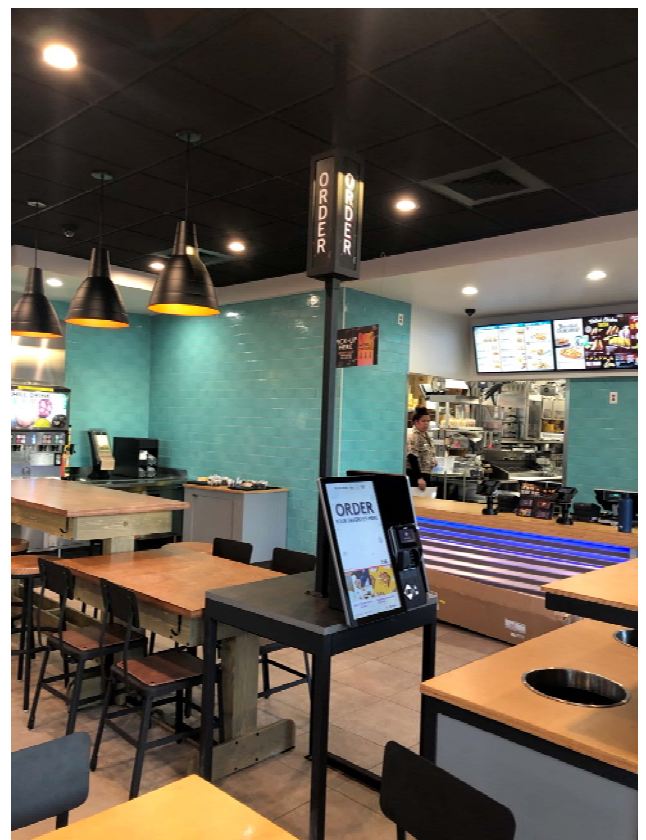

**PEARL CITY TACO BELL GRAND RE-OPENING
NOVEMBER 25, 2019**

Outside Pearl City Taco Bell

Pearl City Taco Bell located at 376 Kamehameha Highway celebrated its grand re-opening on Monday, November 25, 2019. The original Pearl City Taco Bell opened over 35 years ago back in 1984 and was the fifth Taco Bell restaurant to open in Hawaii. The original mission style building was replaced with an all new, contemporary Taco Bell restaurant featuring a cool interior design equipped with the latest dining room technology. A digital menu board and two kiosk ordering stations enhance the overall experience for carryout and dine-in customers, and a Mobile Ordering App facilitates the ordering process for customers who prefer using an App to order their food in or out of the restaurant.

Come see the latest that Pearl City Taco Bell has to offer.

Inside: Pearl City Taco Bell has the latest technologies, including ordering kiosks and a digital menu board.